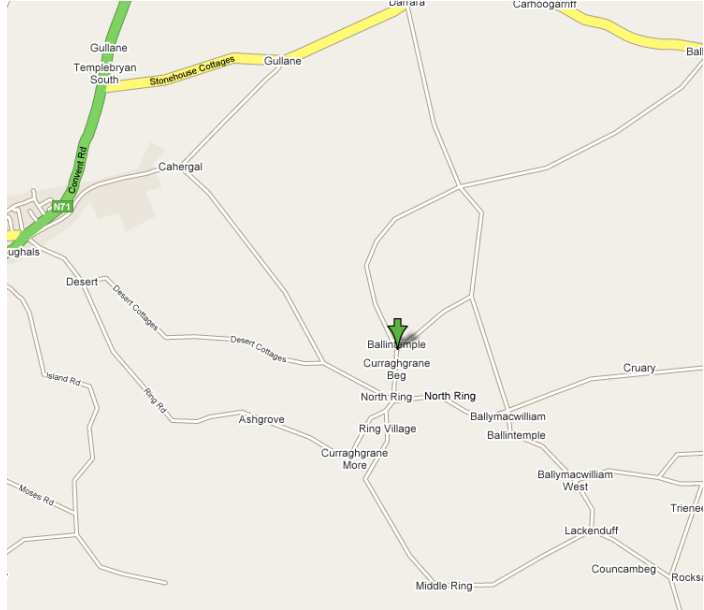

<http://www.enableireland.ie/cork/>

Email: [info.cork@enableireland.ie](mailto:info.cork@enableireland.ie)

**From City Centre: Bus Route**

No 2 bus will take you directly to the village of Ballintemple where the Enable Ireland premises are located. The bus stop is located directly across the road from the A.I.B. Bank. Get off at the stop and walk towards the post office (which is on the same side of the road as the bus stop). There is laneway at the side of the post office so you will be turning to your right. Enable Ireland is located half way down the lane on the left side.

**From City Centre: Driving**

With the Bus Station on your right and the river on the left continue straight ahead to the traffic lights at the T-Junction (Jury's Inn will be on your right hand side on the corner). Turn right at the traffic lights continue over the bridge to the traffic lights and turn left. Follow this road for a short distance and the road will bear around to the right (1 way system). Proceed to the roundabout. Take the 2nd exit and immediately turn left at the shell garage. Take the lower road called the "Monaghan Road" continue straight along the road until you come to a garage on the right side of the road. This garage is called C.A.B.. The road continues into a sweeping bend driving slowly continue along the sweeping bend which narrows into a laneway. Enable Ireland is located on the right side of the road.

The maps on this page have been copied from Google Maps. Please use Google to get directions **From** and **To** this location. <http://maps.google.com>

**FAQ:**

1. What if I get lost? > Please ring 0207 619 7344 and ask for Second Skin.
2. Where can I park? > Ample parking space available in front of the Sandymount Centre.
3. What do I have to bring to clinic? > Just a smile and no worries...(+ this paper)
4. What if I am late? > Please ring 0207 619 7344 and ask for Second Skin!