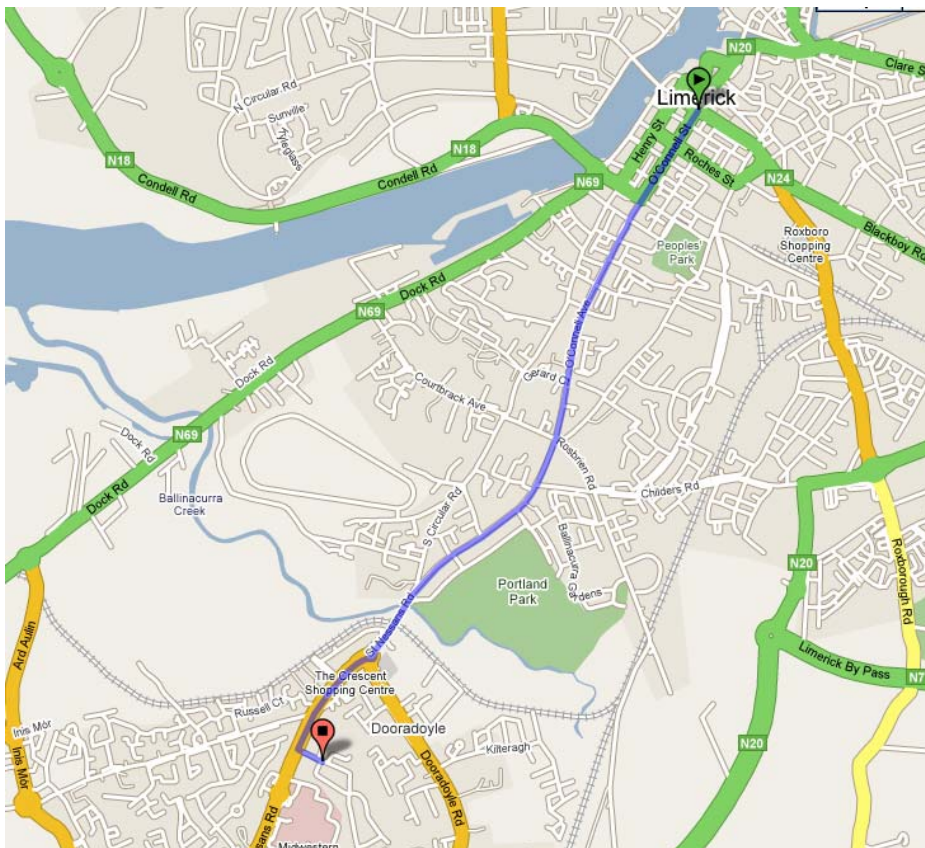

Second Skin Clinic at:

ST. GABRIEL'S CENTRE
Crabtree House
Springfield Drive, Dooradoyle
LIMERICK CITY (REPUBLIC OF IRELAND)
Tel: +353 61 302733
Fax: +353 61 302734
www.stgabriels.ie

Location:

The St Gabriel's Centre is located on Spring Field Drive, approximately 3.7 km from the Limerick Town Centre. (Also follow directions for the Midwestern Regional Hospital or the Crescent Shopping Centre)

How to get there....

By Car

From the south, follow directions towards Limerick using the N20 from Cork. Alternatively use N24 or N21.

From the North use N18 and from the East N7 and follow the signs for Limerick.

Parking

A number of free car parks for visitors are available near the front entrance of the centre.

By Public Transport

Regular local bus service is available from any part of town to the Centre.

For any other Questions, please ring this number on the day +44 771 500 3228 or our office in Edinburgh +44 131 449 9497