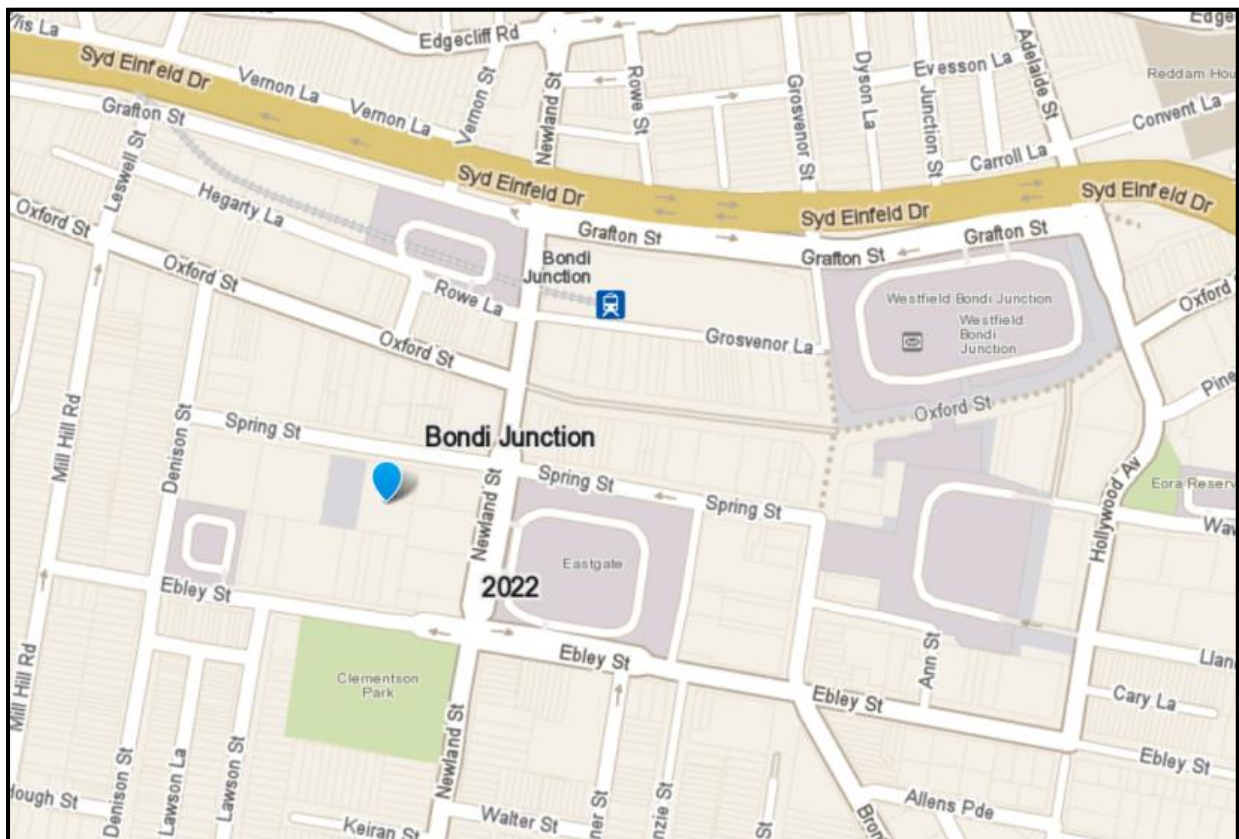

Second Skin Sydney Clinic

Suite 604, Level 6
35 Spring Street
BONDI JUNCTION NSW 2022

If you are running late or are unable to attend your appointment
please call 02 9386 0812.

By Bus:

378 Bronte Beach Bus from the city, stop at Bondi Junction bus station
380 Bondi Beach bus, stop at Bondi Junction bus station

By Train:

Trains from the city travel at regular intervals, stop at Bondi Junction train station

Parking:

Metered street parking
Disabled parking for 2 hours with disabled sticker displayed.